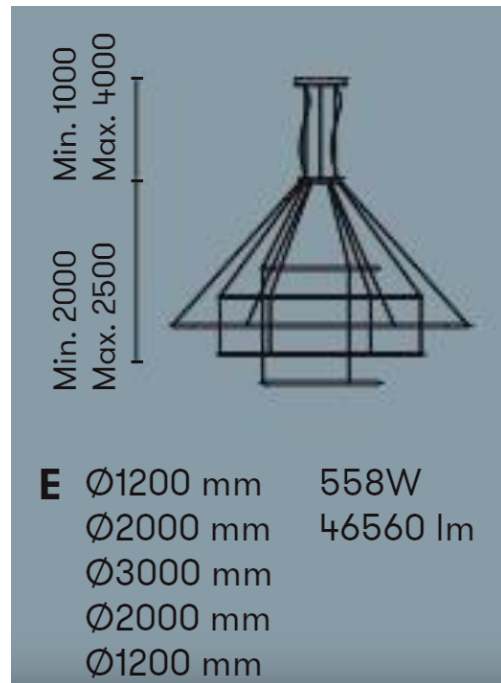

# Light Attack - Ring Chandelier LED

LA5742

SOURCE: <https://www.davidvillagelighting.co.uk/product/Light-Attack---Ring-Chandelier-LED/19597>

## PRODUCT SPECIFICATION

- Light Source:** 55W,46560lm,
- IP Code:** 20
- Dimming:** Non-Dimmable
- Dimensions:** Size of rings:  
 D - 1200mm  
 D - 2000mm  
 D- 3000mm  
 D- 2000mm  
 D- 1200mm

For all sales and technical enquiries, please contact: