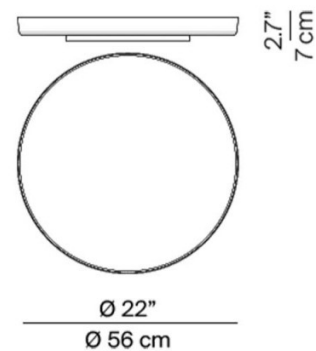

PRODUCT SPECIFICATION

- Light Source:** 75W, 2700K, 3753 Lumens
- IP Code:** 20
- Dimming:** Dimmable via Push/DALI dimming systems. Please consult your electrician, additional wiring may be required on site.
- Dimensions:** Depth: 7cm
Ø56cm