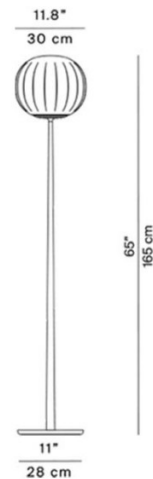

Luceplan Lita Floor Lamp

LA5717/A

SOURCE: <https://www.davidvillagelighting.co.uk/product/Luceplan-Lita-Floor-Lamp/19570>

PRODUCT DESCRIPTION

Designer: David Dolcini

Luceplan Lita Floor Lamp

The Lita Floor Lamp, designed by David Dolcini, is a perfect combination of natural elements and modern-day technology. If you are looking for a way to optimise the ambience of your space, look no further. The Lita Floor Lamp is a perfect example of how you don't have to sacrifice elegance for a sturdy design.

The ash wood finish is a natural and calming style, great for Scandinavian or minimalistic interiors. The rounded surface of the glass diffuser hosts subtle vertical ridges, blurring at each end of the sphere and creating delicate and harmonious lines. This minimalist lamp produces a gentle and even light, it also features a built-in dimmable function in order for you to personalise the ambience of your space. The Luceplan Lita Floor Lamp can be a great new addition in a lounge, next to your desk, or even in a bedroom.

PRODUCT SPECIFICATION

Light Source: 1 x Max 16W LED E27 (excluded)

IP Code: 20

Dimming: In line dimmer included on cable.

Dimensions: Ø30cm
 H: 165cm
 Base: 28cm
 Cable Length: 225cm

For all sales and technical enquiries, please contact: