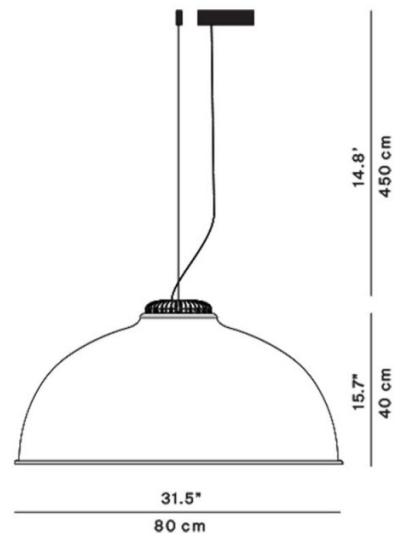

PRODUCT SPECIFICATION

- Light Source:** Warmest White: 23W, 2700K, 1528 Lumen
Warm White: 23W, 3000K, 1591 Lumen
- IP Code:** 20
- Dimming:** Dimmable via Dali dimming systems or Push to make/ switch dimming.
Please consult your electrician, additional wiring may be required on site.
- Dimensions:** Shade: Ø80cm
Shade Height: 40cm
Drop: 450cm