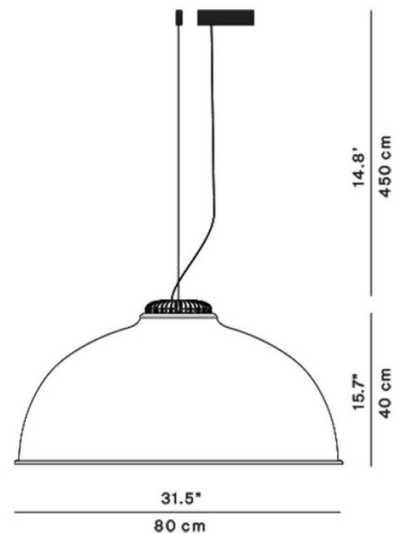

PRODUCT SPECIFICATION

- Light Source:** Warmest White: 23W, 2700K, 1528 Lumen
Warm White: 23W, 3000K, 1591 Lumen
- IP Code:** 20
- Dimming:** Dimmable via Dali dimming systems or Push to make/ switch dimming.
Please consult your electrician, additional wiring may be required on site.
- Dimensions:** Shade: Ø80cm
Shade Height: 40cm
Drop: 450cm