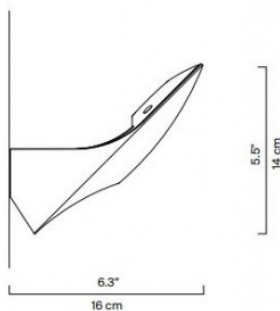

Designed by David Dolcini

IP Code: 20

Dimming: Dimmable via trailing edge systems

Dimensions:

20 x 14 x 16 cm

Colour: Textured white

David
Village
Lighting

For all sales and technical enquiries, please contact: