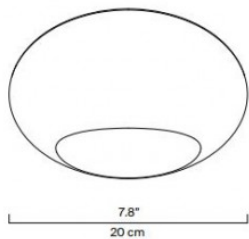

Designed by David Dolcini

IP Code: 20

Dimming: Dimmable via trailing edge systems

Dimensions:

20 x 14 x 16 cm

Colour: Textured white

David
Village
Lighting

For all sales and technical enquiries, please contact: