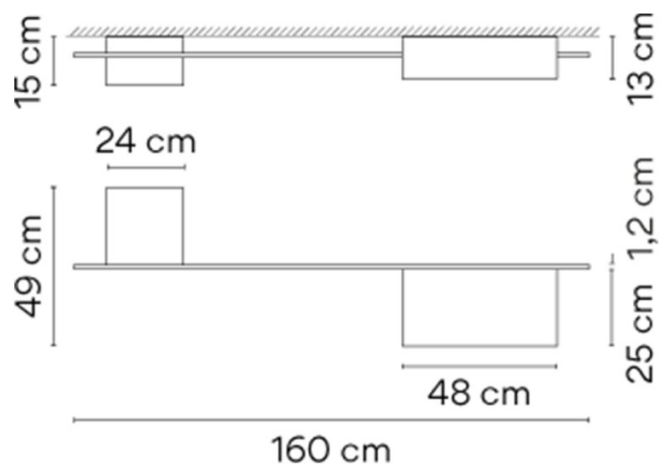

VIBIA

**Vibia Structural 2642 LED
Ceiling Light**

LA5695

SOURCE: <https://www.davidvillagelighting.co.uk/product/Vibia-Structural-2642-LED-Ceiling-Light/19540>

PRODUCT DESCRIPTION

Designer: Arik Levy

**Vibia Structural 2642 LED Ceiling
Light**

The Structural 2642 LED Ceiling Light was designed by Arik Levy for Vibia, its inspiration came from the ancient routine of illuminating caves with torches placed in corners. This ceiling light is strikingly minimalistic despite its bold geometric shapes and utilises high-quality metal. This design plays with light and shadow, providing you with both direct and indirect illumination in order to grant you with highly functional but glare-free light.

PRODUCT SPECIFICATION

- Light Source:** 41W, 3000K, 6642 Lumens
- IP Code:** 20
- Dimming:** Dimmable via 1-10V dimming systems. Please consult your electrician, additional wiring may be required on-site.
- Dimensions:** Width: 49cm
Length: 160cm
Maximum Depth: 15cm