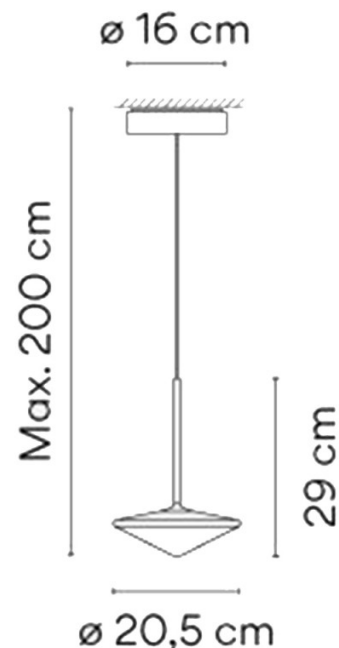

VIBIA

Vibia Tempo 5774 LED Pendant

LA5688

SOURCE: <https://www.davidvillagelighting.co.uk/product/Vibia-Tempo-5774-LED-Pendant/19533>

PRODUCT DESCRIPTION

Designer: Lievore, Altherr, Molina

Vibia Tempo 5774 Pendant

PRODUCT SPECIFICATION

Light Source:	4W, 2700K, 415 Lumens
IP Code:	20
Dimming:	Dimmable via 1-10V and PUSH to make dimming systems.
Dimensions:	Shade: Ø20.5cm Shade Height: 29cm Maximum Drop Height: 200cm Ceiling Canopy: Ø16cm