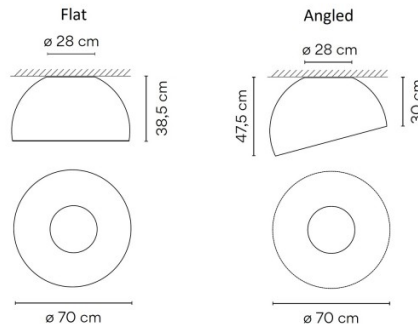

PRODUCT SPECIFICATION

Light Source: Small: 12W, 2700K, 644 Lumens
Large: 26.5W, 2700K, 1458 Lumens

IP Code: 20

Dimming: Dimmable via 1-10V/push to make dimming systems. Please consult your electrician, additional wiring may be required on-site.

Dimensions: **Small:**
Flat: Ø35cm, Height: 19cm
Angled: Ø35cm, Height: 14cm-23cm

Large:
Flat: Ø70cm, Height: 38.5cm
Angled: Ø70cm, Height: 30cm-47.5cm

Small

Large

For all sales and technical enquiries, please contact: