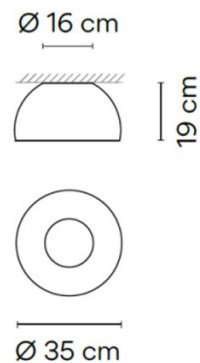

Please note, this product is also available in a larger Ø70cm version. [Contact us](#) for pricing and information.

PRODUCT SPECIFICATION

- Light Source:** 12W, 2700K, 644 Lumens
- IP Code:** 20
- Dimming:** Dimmable via 1-10V/push to make dimming systems. Please consult your electrician, additional wiring may be required on-site.
- Dimensions:** Shade: Ø35cm
Height: 19cm