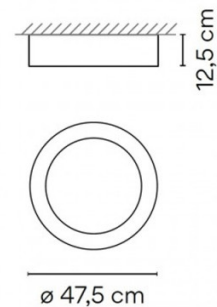

**Please note, this product is also available in a larger Ø78.5cm version. [Contact us](#) for pricing and information.**

## PRODUCT SPECIFICATION

<b>Light Source:</b>	26.5W, 2700K, 1458 Lumens
<b>IP Code:</b>	20
<b>Dimming:</b>	Dimmable via Dali/1-10v/push to make dimming systems. Please consult your electrician, additional wiring may be required on site.
<b>Dimensions:</b>	Shade: Ø47.5cm Height: 12.5cm