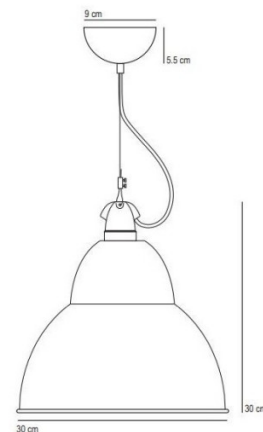

## PRODUCT SPECIFICATION

**Light Source:** 1x E27 100W max. (excluded)

**IP Code:** 20

**Dimming:** Dimmable via main phase dimming

**Dimensions:** Height: 30cm  
Diameter: 30.5cm  
Minimum drop: 32cm  
Maximum drop: 180cm