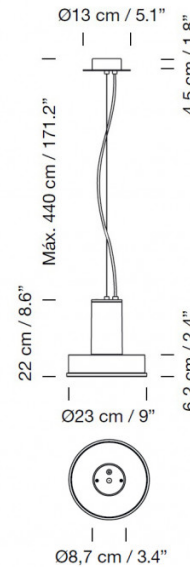

PRODUCT SPECIFICATION

- Light Source:** 28W, 2700K, 2471 Lumens
- IP Code:** 65
- Dimming:** Dimmable via 1-10V dimming systems. Please consult your electrician, additional wiring may be required on site.
- Dimensions:** Shade: Ø23cm
Shade Height: 22cm
Max Drop: 440cm
Ceiling Canopy: Ø13cm x 4.5cm