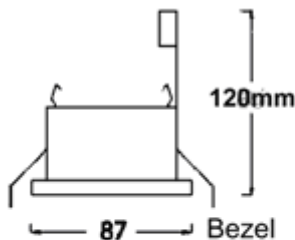

High-quality die-cast bezel with Pyrex safety glass protection cover

. Bezel is matt chrome .

LED

Lamp: GU10 7.2 Watt LED, dimmable warm white
IP Code: IP65
Colour: Matt Chrome

David
Village
Lighting

For all sales and technical enquiries, please contact:
+44 (0)114 263 4266
info@davidvillagelighting.co.uk
www.davidvillagelighting.co.uk