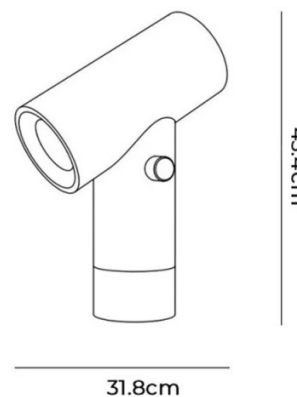

MUUTO

Muuto Beam LED Table Lamp

LA5640

SOURCE: <https://www.davidvillagelighting.co.uk/product/Muuto-Beam-LED-Table-Lamp/19428>

PRODUCT DESCRIPTION

Designer: Tom Chung

Muuto Beam LED Table Lamp

Winner of the 2019 Wallpaper Design Award for 'Best Finishing Touch', Muuto's Beam is a versatile [table lamp](#) with a modern, user-friendly design. Light shines from both ends of the cylinder, creating the impression that a single ray of light is travelling through a round tube. These two light sources work independently and can be used one at a time or together, allowing them to illuminate spaces more effectively without the need for more lamps.

Inspired by the dimmable nature of traditional car headlights, designer Tom Chung has included a playful dial which enables the user to choose between three different dimmer settings to gradually alter the volume of light emitted from each end. This ensures maximum versatility and provides an intuitive way to adjust the output of the lamp's integrated, energy-efficient LED light source for a variety of spaces. With its 350-degree rotating base and unique diagonal design, Beam can be altered to achieve illumination exactly where and how it is needed, making it perfect for providing either direct or ambient lighting in any home, office, or commercial environment. Its sleek body has a matte feel and features an anodised aluminium surface, creating a vibrant linear gradient of colour. Available in a black or polished aluminium finish.

PRODUCT SPECIFICATION

Light Source: 10W, 2700K, 425 Lumens

IP Code: 20

Dimming: Integrated dimmer included on product.

Dimensions: Height: 45.4cm
Width: 31.8cm
Depth: 14.4cm
Cable Length: 250cm

For all sales and technical enquiries, please contact: