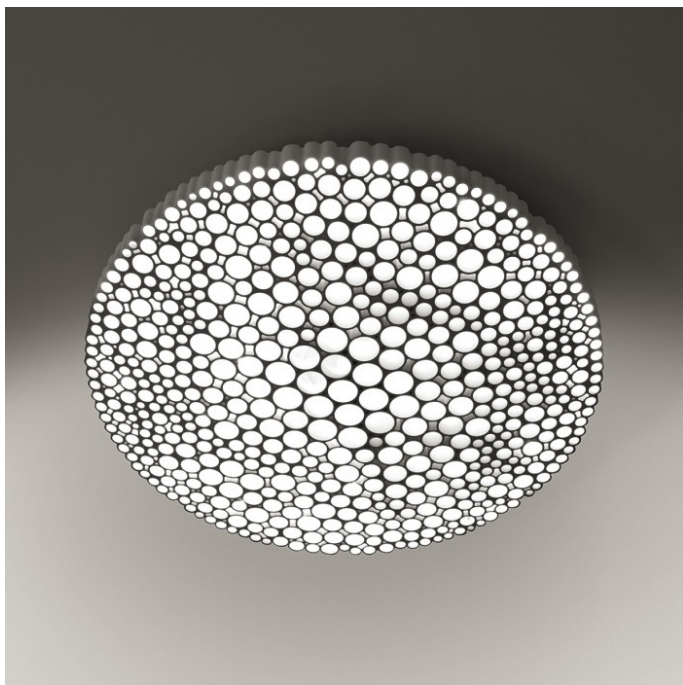

Artemide

Artemide Calipso Wall/Ceiling

A unique and distinct light was created using an image of the moon and a complex algorithm. Calipso denotes the irregularities in the geometries found in nature. The honeycomb surface of the Calipso light is made of tubes with different diameters, randomly arranged to create a perfect circle. A union of aesthetics and optical intelligence. The Calipso is equally suitable for professional settings as well as domestic interiors. The large surface is not just visually pleasing, but emits an evenly distributed light emission. Get your Calipso light and choose a colour temperature of either 2700K or 3000K. The Calipso ceiling/wall light is also available in a [dimmable version](#) via the Artemide App.

Designer: Neil Poulton

IP Code: 20

Dimming: Push to make/switch dimming, dimmable using push to make switches. Please consult your electrician, additional wiring may be required on site.

Dimensions:

7.6 cm depth

Ø 52.6 cm

Colour: White 0210W10A