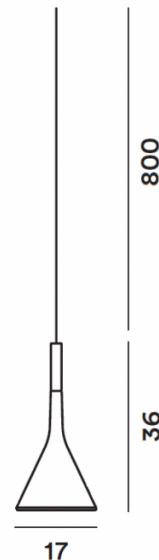

**FOSCARINI**

**Foscarini Aplomb Outdoor LED  
Pendant**

LA5622

SOURCE: <https://www.davidvillagelighting.co.uk/product/Foscarini-Aplomb-Outdoor-LED-Pendant/19370>

**PRODUCT DESCRIPTION**

**Designer:** Paolo Lucidi & Luca Pevere

**PRODUCT SPECIFICATION**

- Light Source:** 8W, 2700K, 635 lumens
- IP Code:** 44
- Dimming:** Dimmable via Triac dimming
- Dimensions:** Ø17cm shade  
36cm shade height  
800cm drop

**For all sales and technical enquiries, please contact:**