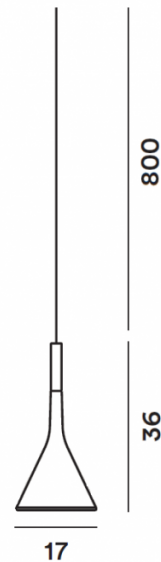

FOSCARINI

**Foscarini Aplomb Outdoor LED
Pendant**

LA5622

SOURCE: <https://www.davidvillagelighting.co.uk/product/Foscarini-Aplomb-Outdoor-LED-Pendant/19370>

PRODUCT DESCRIPTION

Designer: Paolo Lucidi + Luca Pevere

PRODUCT SPECIFICATION

- Light Source:** 8W, 2700K, 635 lumens
- IP Code:** 44
- Dimming:** Dimmable via Triac dimming
- Dimensions:** Ø17cm shade
36cm shade height
800cm drop

For all sales and technical enquiries, please contact: