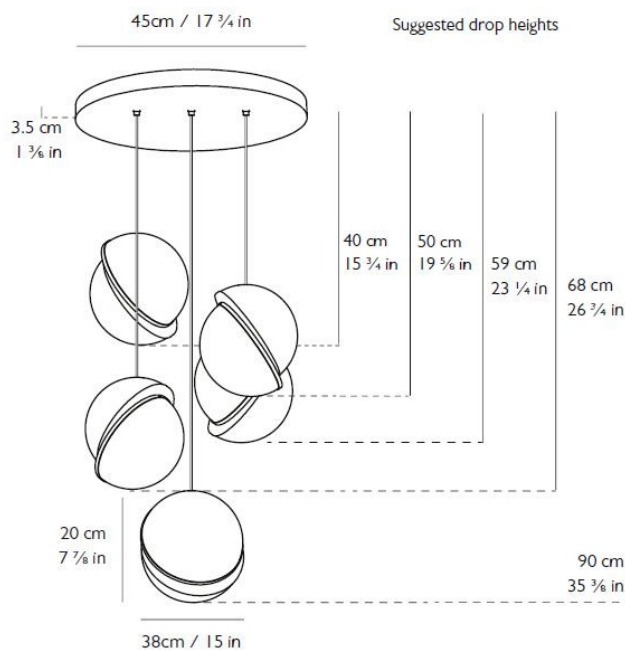

### Lee Broom Crescent Mini 5 Chandelier

A larger alternative to the [Crescent 3 Piece](#), the Lee Broom Mini 5 Chandelier consists of five illuminated spheres that are sliced asymmetrically in half to reveal a crescent-shaped brushed brass fascia. The Crescent Mini 5 Chandelier boasts an art deco-style structure, with brushed brass detailing and opal acrylic diffusers.

## PRODUCT SPECIFICATION

**Light Source:** 5 x Max 6.3W LED E27 (included)

**IP Code:** 20

**Dimming:** Dimmable via mains phase dimming.

**Dimensions:** Diffuser Height: 20cm  
Ceiling Canopy: Ø45cm  
Maximum Cable Length: 300cm