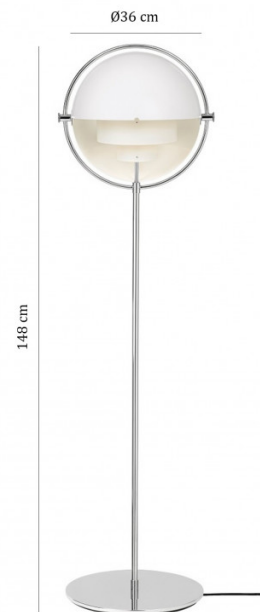

# Gubi Multi-Lite Floor Lamp

LA3703F

SOURCE: <https://www.davidvillagelighting.co.uk/product/Gubi-Multi-Lite-Floor-Lamp/19310>

### Gubi Multi-Lite Floor Lamp

A sophisticated addition to any interior, the Gubi Multi-Lite Floor Lamp is a sculptural masterpiece designed by Louis Weisdorf in 1972. It epitomises the golden era of Danish design with its sleek frame and rotational quarter-sphere shades that allow light to be directed upwards, downwards, or asymmetrically. The timeless design transforms the lamp into a functional work of art, offering endless versatility.

The floor lamp features a sturdy metal ring that anchors the shades and is available in elegant brass or chrome finishes. Choose from several curated colours to complement your décor. Whether placed beside a sofa, in a reading nook, or as a statement piece in a corner, the Multi-Lite Floor Lamp creates distinct lighting zones while exuding mid-century charm.

## PRODUCT SPECIFICATION

- Light Source:** 1 x Max 42W E27 (Excluded)
- IP Code:** 20
- Dimming:** In-line on/off switch included on cable.
- Dimensions:** Shade: Ø36cm  
Height: 148cm  
  
Cable Length: 200cm