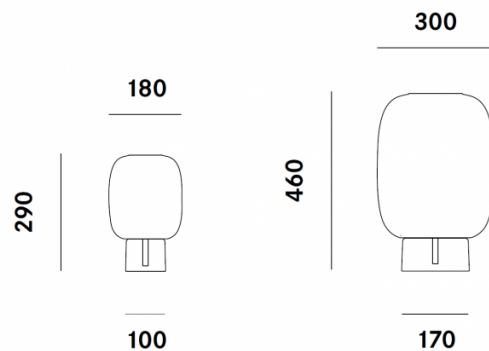

The Santachiara table light comes in 2 sizes, the T1 and T3, meaning you can get a table lamp for big and small spaces. The lamp diffuses the light beautifully making it perfect as an ambient light in dining rooms, bedrooms, lounges and offices.

## PRODUCT SPECIFICATION

**Light Source:** T1 - 1 x E14 (excluded)  
T3 - 1 x E27 60W max (excluded)

**IP Code:** 20

**Dimming:** Integrated dimmer on the product

**Dimensions:** T1:  
Ø18cm shade  
Ø10cm base  
29cm height

T3:  
Ø30cm shade  
Ø17cm base  
46cm height

**For all sales and technical enquiries, please contact:**

+44 (0)114 263 4266

[info@davidvillagelighting.co.uk](mailto:info@davidvillagelighting.co.uk)

[www.davidvillagelighting.co.uk](http://www.davidvillagelighting.co.uk)