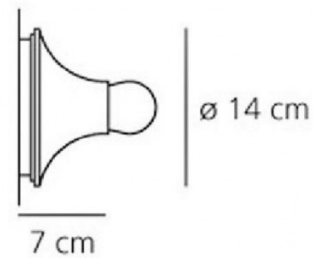

PRODUCT SPECIFICATION

Light Source: 1 x max 6W LED DIM E27 (excluded)

IP Code: 20

Dimming: Dimmable via mains phase dimming.

Dimensions: Ø 14 cm
7 cm depth

For all sales and technical enquiries, please contact: