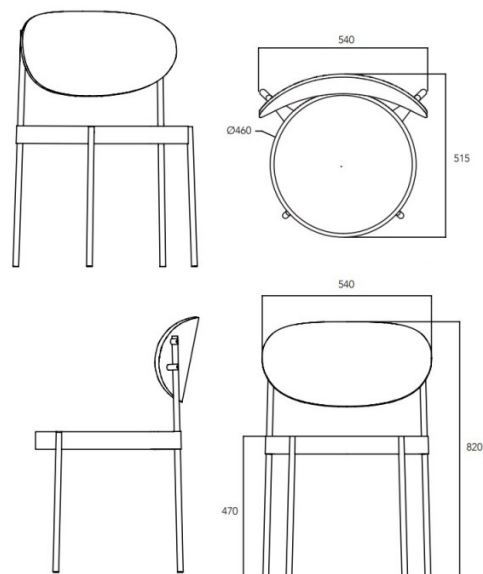

## PRODUCT SPECIFICATION

**Dimensions:** Seat: Ø46 cm  
 Height: 82 cm  
 Seat height: 47 cm  
 Overall Depth: 54 cm  
 Total width: 54 cm

**For all sales and technical enquiries, please contact:**

+44 (0)114 263 4266