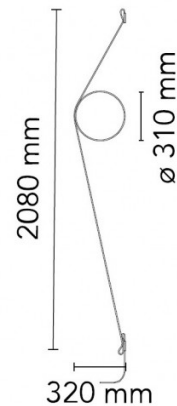

FLOS

Flos Wirering LED Wall Light

LA5573/W

SOURCE: <https://www.davidvillagelighting.co.uk/product/Flos-Wirering-LED-Wall-Light/19272>

PRODUCT DESCRIPTION

Designer: Formafantasma

Wirering LED Wall Light by Flos

The Wirering LED wall light by designer Formafantasma is an innovative and contemporary design providing indirect light emission. Stripped back to its most essential elements, offering beauty never seen before from a wall sconce, the Wirering wall lamp makes a statement about minimalist design and its decorative impact.

Available with a grey cable, and four ring colours, gold, grey, black and white, this wall light can be used to create a bespoke design to suit your room and interior perfectly. The unique design of the Wirering LED wall lamp has a body in calendared, extruded aluminium with a galvanised or varnished finish with a special tangent cable made from coloured rubber which provides the power supply. The cable is fixed to the wall with ABS joints in the same finish as the ring.

PRODUCT SPECIFICATION

- Light Source:** 16W, 2700K, 712 lumens
- IP Code:** 20
- Dimming:** In line dimmer included on cable
- Dimensions:** Ø31cm ring
208cm height
32cm depth
250cm cable length

For all sales and technical enquiries, please contact: