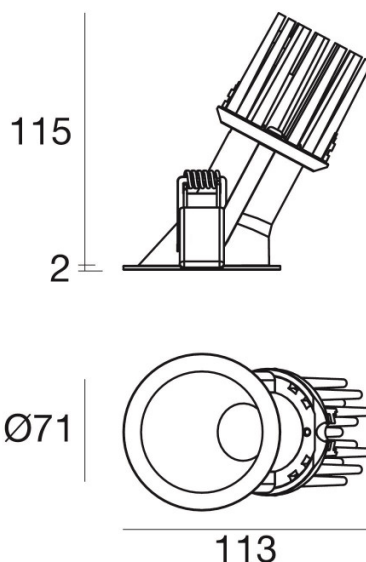

As the Rap-D Downlight boasts an IP44 rating, it is suitable for use in bathroom zones 2 & 3.

Also available with different beam angles. For more information, please [contact us](#).

Please Note: The Light Attack Rap-D Directional Downlight is supplied with a [remote dedicated driver](#). Please [contact us](#) for further information.

PRODUCT SPECIFICATION

Light Source: 10W LED, 3000K, 725 Lumens

IP Code: 65

Dimming: Dimmable via mains phase dimming.

Dimensions: Cut Out: 6.4cm

For all sales and technical enquiries, please contact:

+44 (0)114 263 4266