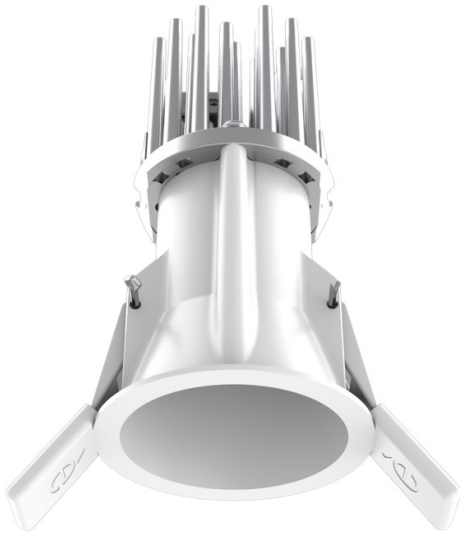

Light Attack Rap LED Downlight

LA3554

SOURCE: <https://www.davidvillagelighting.co.uk/product/Light-Attack-Rap-LED-Downlight/19257>

PRODUCT DESCRIPTION

Light Attack Rap LED Downlight

This downlight provides outstanding performance for both ambient lighting and a wall-washing effect when fitted with an asymmetric optical compartment.
Main features: aluminium casting coated with embossed effect; thin flange that blends into the ceiling. Photo-engraved shade with light-diffusing and protective function.

Supplied with individual mains dimmable driver. 1-10v and Dali available on request.

Suitable for use in bathrooms, zones 1, 2 and 3.

Also available with different beam angles. For more information, please [contact us](#).

PRODUCT SPECIFICATION

- Light Source:** 10W, 3000K, 747 Lumens
- IP Code:** 65
- Dimming:** Dimmable via mains phase dimming.
- Dimensions:** Cut Out: 6.4cm

For all sales and technical enquiries, please contact: