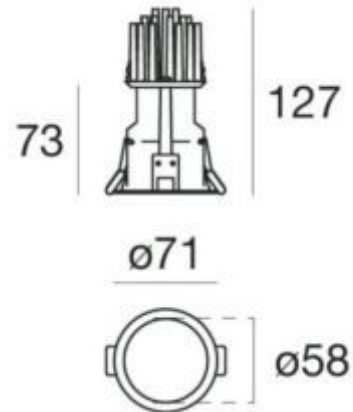

Light Attack Rap LED Downlight

LA3554

SOURCE: <https://www.davidvillagelighting.co.uk/product/Light-Attack-Rap-LED-Downlight/19257>

PRODUCT DESCRIPTION

Light Attack Rap LED Downlight

This downlight provides outstanding performance for both ambient lighting and a wall-washing effect when fitted with an asymmetric optical compartment.
Main features: aluminium casting coated with embossed effect; thin flange that blends into the ceiling. Photo-engraved shade with light-diffusing and protective function.

PRODUCT SPECIFICATION

- Light Source:** 10W, 3000K, 747 Lumens
- IP Code:** 65
- Dimming:** Dimmable via mains phase dimming.
- Dimensions:** Cut Out: 6.4cm

For all sales and technical enquiries, please contact: