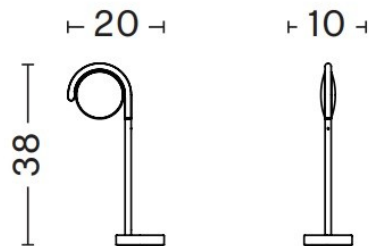

HAY

HAY Marselis LED Table Lamp

LA5548

SOURCE: <https://www.davidvillagelighting.co.uk/product/HAY-Marselis-LED-Table-Lamp/19222>

PRODUCT DESCRIPTION

Designer: Studio Kaschkasch

HAY Marselis LED Table Lamp

The HAY Marselis LED Table Lamp was designed by Studio Kaschkasch, a design studio founded by Florian Kallus and Sebastian Schneider. The duo’s designs convey a sense of character while providing a helpful and practical addition to the home. This approach to design is reflected in the Marselis Table Lamp. Inspired by the curved silhouette of local street signs, the lamp features an arched metal frame for a sculptural presence with a strong personality.

The Marselis LED Table Lamp is crafted from die-cast aluminium and steel and features an internal counterweight to ensure stability. An injection-moulded polycarbonate lens houses the LED light source for evenly diffused light. The circular disc of light can be tilted to create indirect ambient and direct task lighting. This versatile lighting suits a range of spaces, from professional, corporate settings to residential interiors. Available in Soft Black and Ash Grey, the Marselis Table Lamp slips effortlessly into a range of design schemes.

PRODUCT SPECIFICATION

- Light Source:** 4W, 2700K, 213 Lumens
- IP Code:** 20
- Dimming:** Integrated dimmer on the product.
- Dimensions:** Height: 38cm
Depth: 20cm
Width: 10cm
Cable Length: 200cm

For all sales and technical enquiries, please contact: