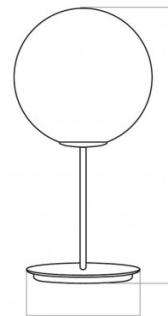

### TR Bulb Table Lamp by Audo Copenhagen

The TR Bulb table lamp was designed by Tim Rundle and is part of the popular [Audo Copenhagen TR Bulb collection](#). With clean and simple lines, this table lamp has an opal shade that conceals the light source and diffuses a beautiful glow throughout the room. The minimalist design means this table light can suit many interiors, whether used in the home or in a professional setting.

**The bulb is integrated within the shade itself and; therefore, the shade and bulb need to be replaced as a whole. You can purchase a replacement in either a matt or shiny opal glass. Please [contact us for more information and pricing](#).**

## PRODUCT SPECIFICATION

**Light Source:** 1 x max 6.5W E27 LED (included)

**IP Code:** 20

**Dimming:** In line dimmer included on cable

**Dimensions:** Ø20cm shade  
41cm height  
Ø18cm base  
200cm cable length

Ø: 20 cm / 7,9"

H: 41 cm / 16,1"

Ø: 18 cm / 7,1"

**For all sales and technical enquiries, please contact:**

+44 (0)114 263 4266

[info@davidvillagelighting.co.uk](mailto:info@davidvillagelighting.co.uk)

[www.davidvillagelighting.co.uk](http://www.davidvillagelighting.co.uk)