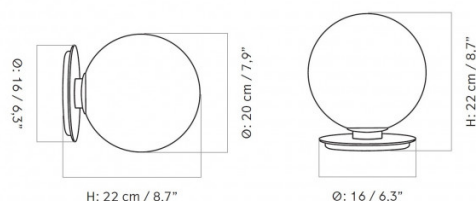

For all sales and technical enquiries, please contact:

+44 (0)114 263 4266

info@davidvillagelighting.co.uk

www.davidvillagelighting.co.uk