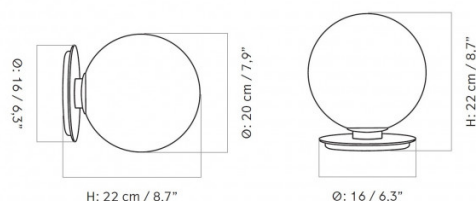

## PRODUCT SPECIFICATION

**Light Source:** 1 x max 6.5W E27 LED (included)

**IP Code:** 20

**Dimming:** In line dimmer included on cable

**Dimensions:** Ø20cm shade  
22cm height  
22cm depth from wall  
Ø16cm base  
200cm cable length