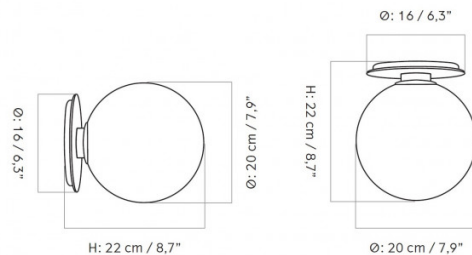

PRODUCT SPECIFICATION

Light Source: 1 x max 6.5W E27 LED (included)

IP Code: 20

Dimming: Dimmable via mains phase dimming

Dimensions: Ø20cm shade
22cm depth
22cm height
Ø16cm base

For all sales and technical enquiries, please contact: