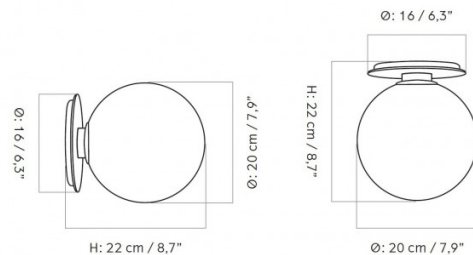

**The bulb is integrated within the shade itself and; therefore, the shade and bulb need to be replaced as a whole. Please [contact us for more information and pricing.](#)**

## PRODUCT SPECIFICATION

**Light Source:** 1 x Max 6.5W E27 LED (included)

**IP Code:** 20

**Dimming:** Dimmable via mains phase dimming.

**Dimensions:** Shade: Ø20cm  
Depth: 22cm  
Height: 22cm  
Base: Ø16cm