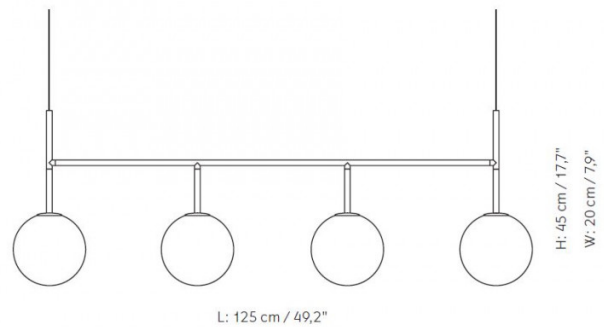

Audo Copenhagen TR Bulb Suspension Frame

LA5533/R

SOURCE: <https://www.davidvillagelighting.co.uk/product/Audo-Copenhagen-TR-Bulb-Suspension-Frame/19204>

PRODUCT DESCRIPTION

Designer: Tim Rundle

TR Bulb Suspension Frame by Audo Copenhagen

The bulb is integrated within the shade itself and; therefore, the shade and bulb need to be replaced as a whole. Please [contact us for more information and pricing.](#)

PRODUCT SPECIFICATION

- Light Source:** 4 x Max 6.5W E27 LED (included)
- IP Code:** 20
- Dimming:** Dimmable via mains phase dimming.
- Dimensions:** Each Shade: Ø20cm
Height: 45cm
Width: 125cm
Ceiling Canopy: Ø11.5cm
Cable Length: 300cm