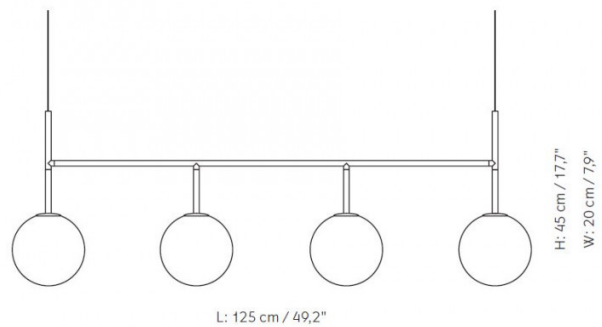

Audo Copenhagen TR Bulb Suspension Frame

LA5533/R

SOURCE: <https://www.davidvillagelighting.co.uk/product/audo-copenhagen-tr-bulb-suspension-frame/19204>

PRODUCT DESCRIPTION

Designer: Tim Rundle

TR Bulb Suspension Frame by Audo Copenhagen

PRODUCT SPECIFICATION

- Light Source:** 4 x max 6.5W E27 LED (included)
- IP Code:** 20
- Dimming:** Dimmable via mains phase dimming
- Dimensions:** Ø20cm shades
45cm height
125cm width
Ø11.5cm ceiling canopy
300cm cable length