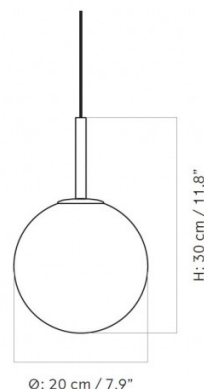

Audo Copenhagen TR Bulb Pendant

LA5533

SOURCE: <https://www.davidvillagelighting.co.uk/product/audo-copenhagen-tr-bulb-pendant/19203>

PRODUCT DESCRIPTION

Designer: Tim Rundle

TR Bulb Pendant Light by Audo Copenhagen

The TR Bulb pendant, designed by Tim Rundle, is a chic and contemporary light fixture that produces an effective glow. Featuring either a brushed brass or black fitting, this pendant can be used in many settings thanks to its warm and soft illumination.

PRODUCT SPECIFICATION

- Light Source:** 1 x max 6.5W E27 LED (included)
- IP Code:** 20
- Dimming:** Dimmable via mains phase dimming
- Dimensions:** Ø20cm shade
30cm height
Ø11.5cm ceiling canopy
300cm cable length