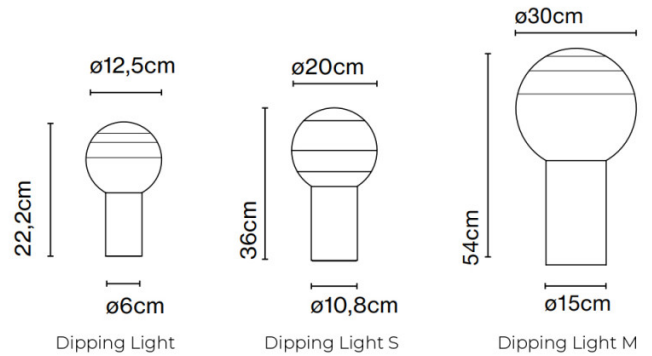

When switched on, the Dipping Light gives a warm, softly coloured glow that works well on a side table, bedside table, shelf, or low cabinet. When switched off, the glass globe still has enough colour and form to sit comfortably as an object in the room. The three sizes offer different levels of presence, from the smaller Dipping Light for compact surfaces to the larger M size, where the lamp needs to carry more visual weight.

PRODUCT SPECIFICATION

Light Source: **Dipping Light:** 2.2W, 2700K, 123 Lumens
Dipping Light S: 8.6W, 2700K, 765 Lumens
Dipping Light M: 8.6W, 2700K, 312 Lumens

IP Code: 20

Dimming: **Dipping Light:** In-line on/off switch included on cable.
Dipping Light S: In-line dimmer included on cable.

Dimensions: Dipping Light:
Height: 22.2cm
Shade: Ø12.5cm
Base: Ø6cm
Cable Length: 200cm

Dipping Light S:
Height: 36cm
Shade: Ø20cm
Base: Ø10.8cm
Cable Length: 200cm

Dipping Light M:
Height: 54cm
Shade: Ø30cm
Base: Ø15cm
Cable Length: 175cm