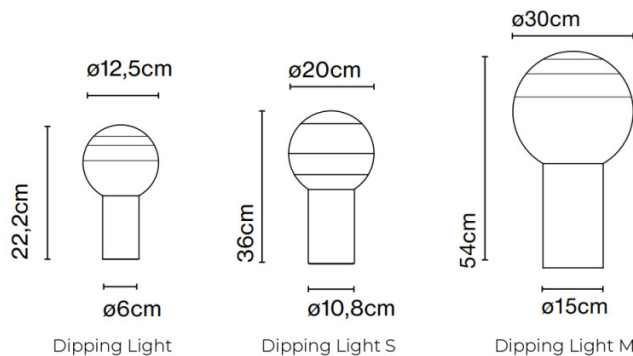

marset

Marset Dipping Light LED Table Lamp

LA5518

SOURCE: <https://www.davidvillagelighting.co.uk/product/Marset-Dipping-Light-LED-Table-Lamp/19184>

PRODUCT DESCRIPTION

Designer: Jordi Canudas

Marset Dipping Light Table lamp

More than just a functional lamp, Dipping light's designer Jordi Canudas creates to excite. Dipping light reveals beautiful gradient tones of colour when illuminated, creating a welcoming ambient effect. When the lamp is turned off, the coloured glass sphere is an eye-catching design piece for a shelf or table.

The designer Jordi Canudas is a scientist of light! Seeking to be surprised by light and capture the essence of it, Canudas experiments a lot to find the unexpected. Dipping Light is as result of one of these experiments – dipping a lit bulb into paint several times – with the end result inspiring this lamp. The base is available in brass with six coloured glass finishes to choose from.

Available in three sizes, the Marset Dipping light is the perfect decorative piece for living rooms, bedrooms and social areas to create a mood-setting ambience as well as a charming feature.

PRODUCT SPECIFICATION

Light Source:	Dipping Light: 2.2W, 2700K, 216 Lumens *appears 123 Lumens through the lampshade.
	Dipping Light S & M: 8.6W, 2700K, 765 Lumens *appears 312 Lumens through the lampshade.
IP Code:	20
Dimming:	Dipping Light: In-line on/off switch included on cable. Dipping Light S & M: In-line dimmer included on cable.
Dimensions:	Dipping Light: Shade: Ø12.5cm Base: Ø6cm Height: 22.2cm Dipping Light S: Shade: Ø20cm Base: Ø10.8cm Height: 36cm Dipping Light M: Shade: Ø30cm Base: Ø15cm Height: 54cm

Cable Length (All Sizes): 200cm