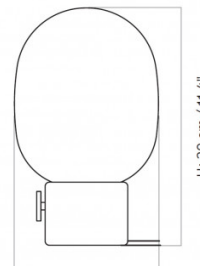

## PRODUCT SPECIFICATION

**Light Source:** 1 x max 3.5W G9 (included)

**IP Code:** 20

**Dimming:** Integrated dimmer on the product

**Dimensions:** **Marble Finishes** - Ø19cm, H 32cm  
**Other Finishes** - Ø17cm, H 29cm

200cm cable length

Other Finishes

Ø: 17 cm / 6,7"

Marble Finishes

Ø: 19 cm / 7,5"

**For all sales and technical enquiries, please contact:**

+44 (0)114 263 4266

[info@davidvillagelighting.co.uk](mailto:info@davidvillagelighting.co.uk)