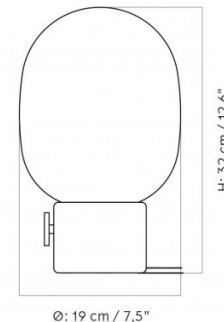

Please note, the two marble finishes are slightly larger in size than the six other finishes available to purchase.

PRODUCT SPECIFICATION

Light Source: 1 x max 3.5W G9 (included)

IP Code: 20

Dimming: Integrated dimmer on the product

Dimensions: **Marble Finishes** - Ø19cm, H 32cm
Other Finishes - Ø17cm, H 29cm

200cm cable length

Other Finishes

Marble Finishes

For all sales and technical enquiries, please contact:

+44 (0)114 263 4266

info@davidvillagelighting.co.uk