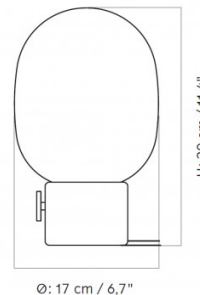

Please note, the two marble finishes are slightly larger in size than the six other finishes available to purchase.

PRODUCT SPECIFICATION

Light Source: 1 x max 3.5W G9 (included)

IP Code: 20

Dimming: Integrated dimmer on the product

Dimensions: **Marble Finishes** - Ø19cm, H 32cm
Other Finishes - Ø17cm, H 29cm

200cm cable length

Other Finishes

Marble Finishes

For all sales and technical enquiries, please contact:

+44 (0)114 263 4266

info@davidvillagelighting.co.uk