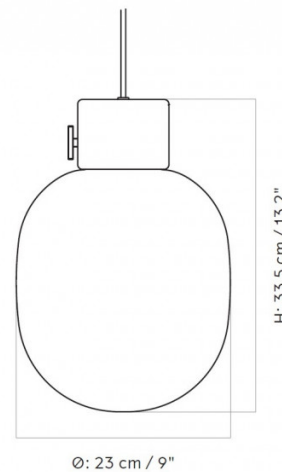

PRODUCT SPECIFICATION

- Light Source:** 1 x max 3.5W G9 (included)
- IP Code:** 20
- Dimming:** Integrated dimmer on the product
- Dimensions:** Ø23cm shade
33.5cm height
Ø11.5cm ceiling canopy
400cm cable length