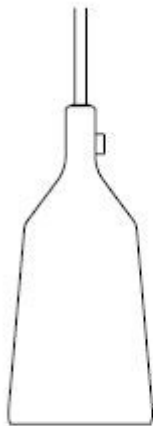

Menu Cast Pendant Shape 3

LA5489/S3

SOURCE: <https://www.davidvillagelighting.co.uk/product/menu-cast-pendant-shape-3/19140>

Cast Pendant Shape 3 by Menu

The Cast Pendant takes its inspiration from functional cast metal objects and the graphic qualities of traditional plumb weights, hanging from a line used by masons and carpenters since Ancient Egypt. Versatile and naturally assimilating into the décor of any room or forming a sculptural installation by hanging one lamp on its own or clustering several into a striking installation, the Cast Pendant embodies Menu's philosophy of soft minimalism and quiet tactility.

Designer: Tom Chung

IP Code: 20

Dimming: Non dimmable

Dimensions:

15 cm height

Ø 7 cm

400 cm cable

Colour: Black

H: 15 cm / 5,9"

Ø: 7 cm / 2,8"