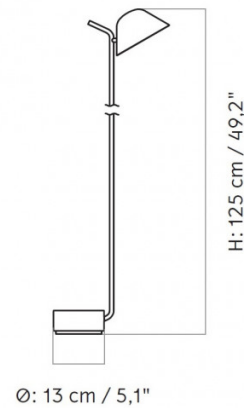

The lampshade is equipped with a hand stem on the top which allows you to direct the light where needed. The stem also features a touch dimmer so you have full control over light intensity in your space.

## PRODUCT SPECIFICATION

- Light Source:** 5W, 2700K, 654 lumens
- IP Code:** 20
- Dimming:** Integrated dimmer on the product
- Dimensions:** Ø13cm base  
125cm height  
250cm cable length

**For all sales and technical enquiries, please contact:**