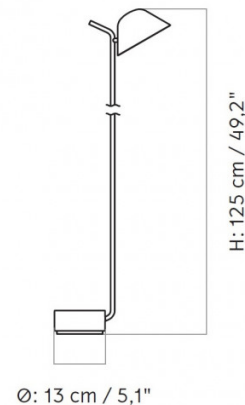

## PRODUCT SPECIFICATION

- Light Source:** 5W, 2700K, 654 Lumens
- IP Code:** 20
- Dimming:** Integrated dimmer on the product
- Dimensions:** Base: Ø13cm  
Height: 125cm  
Cable Length: 250cm

**For all sales and technical enquiries, please contact:**