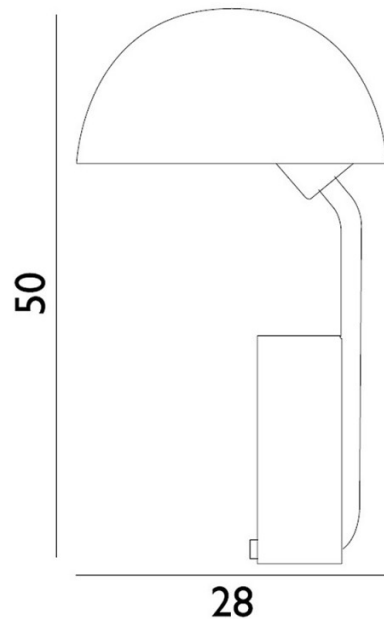

Normann Copenhagen Cap Table Lamp

LA5462

SOURCE: <https://www.davidvillagelighting.co.uk/product/Normann-Copenhagen-Cap-Table-Lamp/19087>

PRODUCT DESCRIPTION

Designer: Kasch Kasch

Normann Copenhagen Cap Table Lamp

Normann Copenhagen Cap Table Lamp was designed by Kasch Kasch and is a functional lighting solution with a playful design. Cap boasts a bold personality and prides itself on functionality thanks to its adjustable shade. This gives the lamp a streamlined look, while the sloping pole that holds the socket and shade makes the expression welcoming and relaxed. Cap consists of a mix of iconic, geometric shapes such as circles and cylinders. This offers the lamp a streamlined look, while the sloping pole that holds the socket and shade makes the expression welcoming and relaxed. The white inner side of the shade reflects the light, while the rotatable shade makes it possible to direct the light in the direction needed.

PRODUCT SPECIFICATION

- Light Source:** 1 x Max 8W E27 LED (Excluded)
- IP Code:** 20
- Dimming:** In-line on/off switch included on cable.
- Dimensions:** Depth: 28cm
Height: 20cm
Cable: 200cm

For all sales and technical enquiries, please contact: