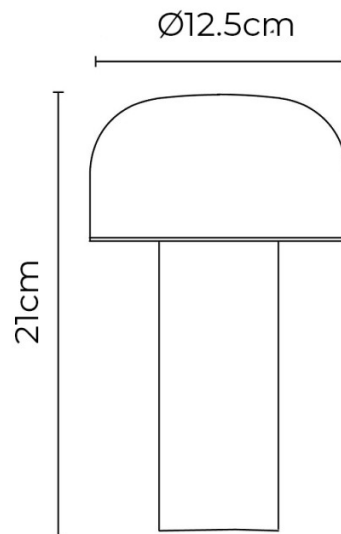

Please Note: The Flos Bellhop can be used outside only in dry weather conditions and must not be left outside for extended periods.

PRODUCT SPECIFICATION

- Light Source:** 2.5W, 2700K, 151 Lumens
- IP Code:** 20
- Dimming:** Integrated dimmer on the product.
- Dimensions:** Ø12.5cm
Height: 21cm
Charging Cable Length: 120cm