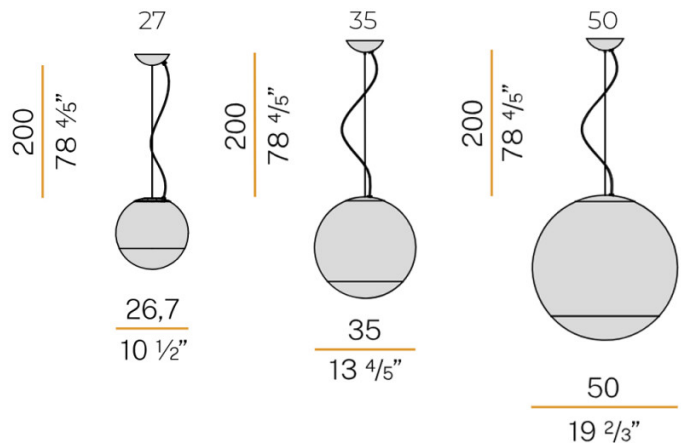

Available in three sizes (27cm, 35cm, 50cm) and three finishes (Shaded White, Smokey Grey, and Forest Green), the Smoke Suspension Lamp is ideal for various settings, from cosy residential spaces to elegant commercial environments.

The lamp includes an E27 LED bulb for a diffused, ambient glow, with a dimming capability. Its 2m transparent electric cable and galvanised sheet metal ceiling canopy ensure a sleek and seamless installation. Whether displayed individually or grouped in clusters, the Panzeri Smoke Suspension Lamp is a perfect blend of functionality and artistry, bringing warmth and character to any room.

PRODUCT SPECIFICATION

Light Source: 1 x Max 21W E27 LED (included)

IP Code: 20

Dimming: Dimmable via mains phase dimming.

Dimensions: 27:
Shade: Ø27cm

35:
Shade: Ø35cm

50:
Shade: Ø50cm

Cable Length: 200cm