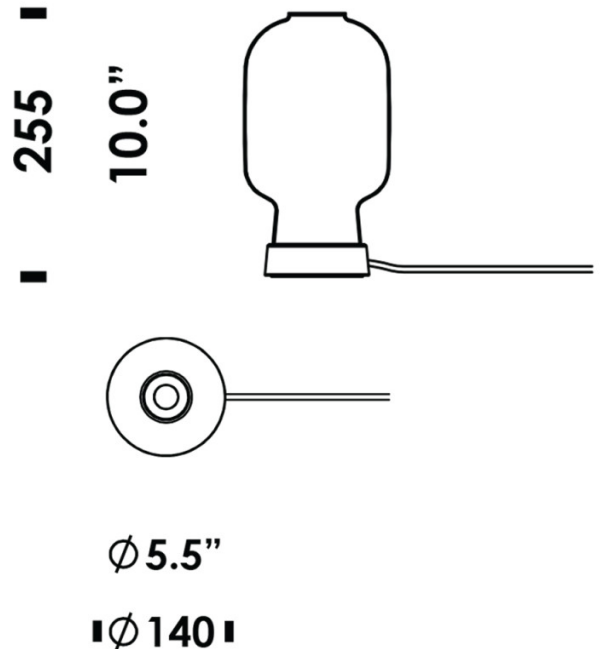

## PRODUCT SPECIFICATION

**Light Source:** 1 x Max 2W E14 LED (excluded)

**IP Code:** 20

**Dimming:** In-line on/off switch included on cable.

**Dimensions:** Ø14cm  
Height: 26.5cm  
Cable Length: 200cm

**For all sales and technical enquiries, please contact:**