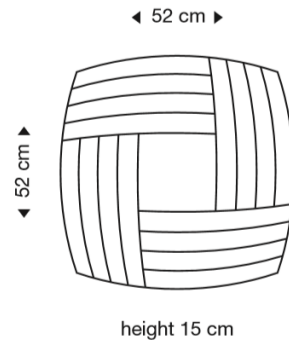

PRODUCT SPECIFICATION

- Light Source:** 20W, 3000K, 2500 Lumens
- IP Code:** 20
- Dimming:** Dimmable via trailing edge dimming systems.
- Dimensions:** Height: 15cm
Width: 52cm

For all sales and technical enquiries, please contact: