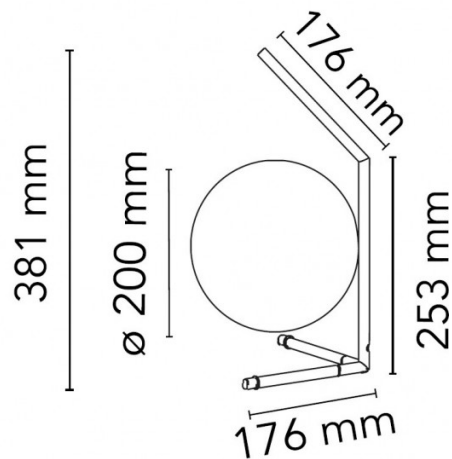

PRODUCT SPECIFICATION

Light Source: 1 x Max 9W LED E14 T28 (excluded)

IP Code: 20

Dimming: In line dimmer included on cable

Dimensions: Ø20cm shade
38.1cm height
17.6cm width

For all sales and technical enquiries, please contact: