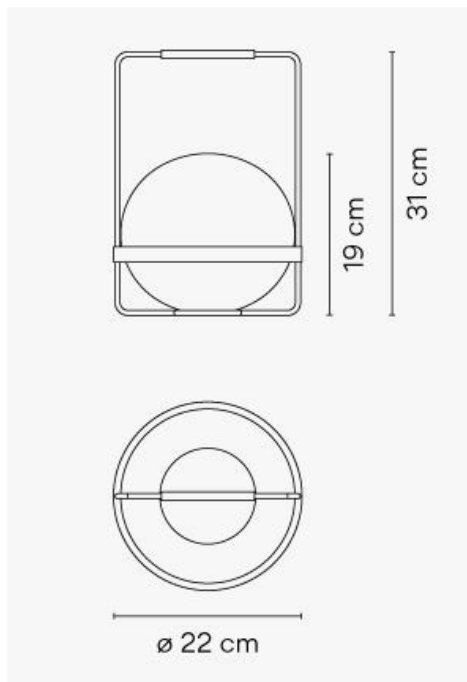

David
Village
Lighting

For all sales and technical enquiries, please contact:

+44 (0)114 263 4266

info@davidvillagelighting.co.uk

www.davidvillagelighting.co.uk