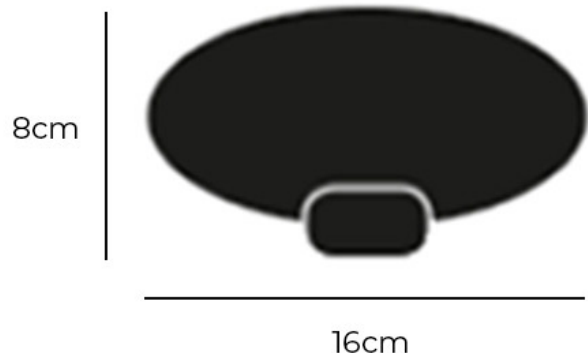

## PRODUCT SPECIFICATION

**Light Source:** 1W, 2700K, 140 Lumens

**IP Code:** 20

**Dimming:** In-line dimmer included on cable.

**Dimensions:** Height: 8cm  
Width: 16cm

**For all sales and technical enquiries, please contact:**