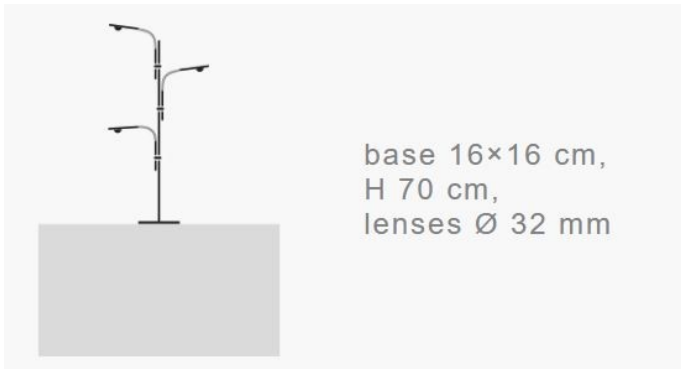

Materials: metal base and structure, copper sticks, removable glass lens.

IP Code: 20

Dimming: Inline dimmer

Dimensions:

Base 16×16 cm,

H 70 cm,

Lenses Ø 32 mm

Colour: Nickel WW

base 16×16 cm,
H 70 cm,
lenses Ø 32 mm