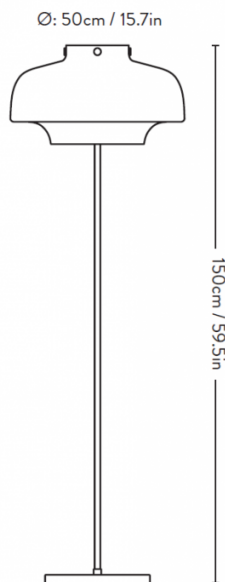

Designer: Space Copenhagen

IP Code: 20

Dimming: In line dimmer included on cable

Dimensions:

Ø50cm shade

Ø30cm base

150cm height

Colour: Opal Glass/Bronzed Brass

Base: Ø: 30cm / 11.8in

**David
Village
Lighting**

For all sales and technical enquiries,
please contact:
+44 (0)114 263 4266
info@davidvillagelighting.co.uk
www.davidvillagelighting.co.uk