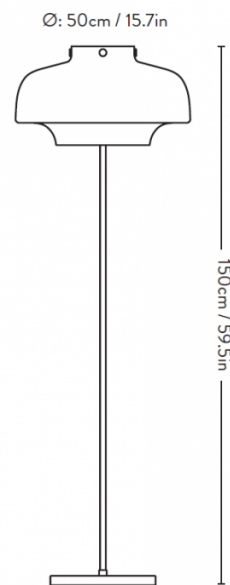

## PRODUCT SPECIFICATION

**Light Source:** 16.3W, 2200K-2800K, 1300 Lumens

**IP Code:** 20

**Dimming:** In line dimmer included on cable.

**Dimensions:** Shade: Ø50cm  
Base: Ø30cm  
Height: 150cm  
Cable Length: 350cm

Base: Ø: 30cm / 11.8in

**For all sales and technical enquiries, please contact:**

+44 (0)114 263 4266

[info@davidvillagelighting.co.uk](mailto:info@davidvillagelighting.co.uk)

[www.davidvillagelighting.co.uk](http://www.davidvillagelighting.co.uk)