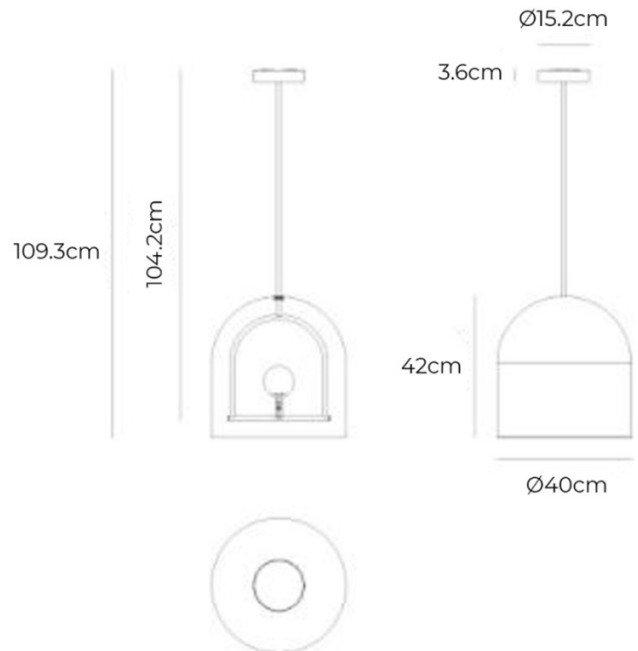

## PRODUCT SPECIFICATION

- Light Source:** 10W, 3000K, 640 Lumens
- IP Code:** 20
- Dimming:** Push to make/switch dimming, dimmable using push-to-make switches. Please consult your electrician; additional wiring may be required on-site.
- Dimensions:** Diffuser: Ø40cm  
Shade Height: 42cm  
Ceiling Rose: Ø15.2cm x 3.6cm  
Maximum Drop Height: 109.3cm