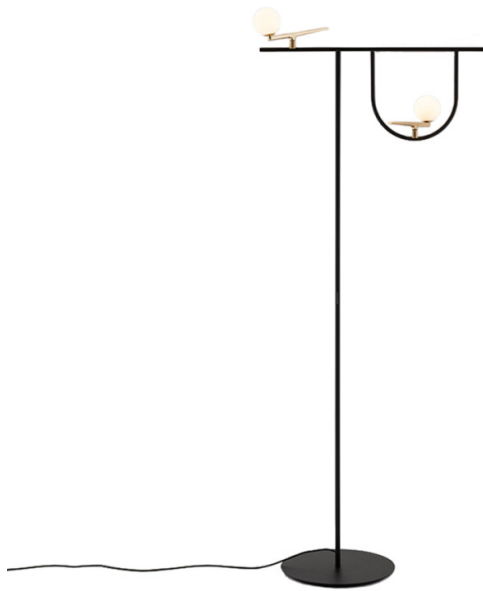

Artemide Yanzi LED Floor Lamp

LA5347/F

SOURCE: <https://www.davidvillagelighting.co.uk/product/Artemide-Yanzi-LED-Floor-Lamp/18869>

PRODUCT DESCRIPTION

Designer: Neri&Hu

Artemide Yanzi LED Floor Lamp

The Yanzi Collection was designed by Neri&Hu Design and Research Office. The designer duo strongly believe that research can be used as a tool to design. Neri & Hu always choose to work on the interaction between material, shape, experience and light. The Yanzi lights were inspired by swallows perching on scaffolding. The Yanzi floor lamp is a lightweight design, depicting the perfect balance: branches and perches with the swallows resting on top. The bird figures are shaped with a brass body and a glass globe, where the light is enclosed.

The Yanzi Collection includes a series of lights, table and floor lamps and suspensions. A unique light where the designers managed to match warm and cold as well as refined materials. The collection is an ideal option to create a unique and lightweight setting or composition, forming landscapes with a poetic essence.

PRODUCT SPECIFICATION

- Light Source:** 20W, 3000K, 1414 Lumens
- IP Code:** 20
- Dimming:** Integrated dimmer included on the product.
- Dimensions:** Height: 192.5cm
Width: 75.4cm
Base: Ø40cm

For all sales and technical enquiries, please contact: