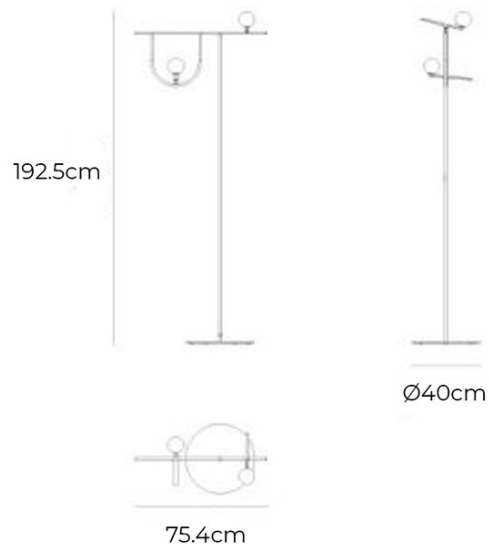

PRODUCT SPECIFICATION

- Light Source:** 20W, 3000K, 1414 Lumens
- IP Code:** 20
- Dimming:** Integrated dimmer included on the product.
- Dimensions:** Height: 192.5cm
Width: 75.4cm
Base: Ø40cm

For all sales and technical enquiries, please contact: