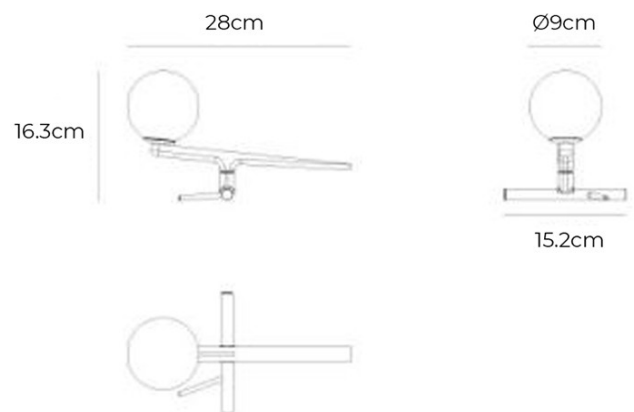

## PRODUCT SPECIFICATION

**Light Source:** 9.5W, 3000K, 623 Lumens

**IP Code:** 20

**Dimming:** In-line dimmer included on cable.

**Dimensions:** Diffuser: Ø9cm  
Length: 28cm  
Height: 16.3cm  
Width: 15.2cm