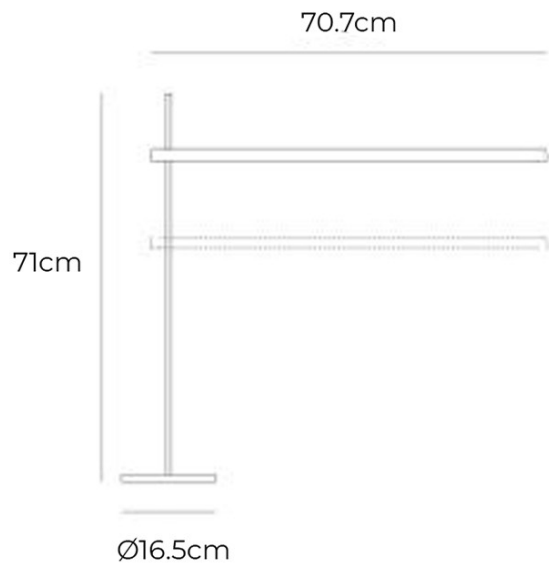

PRODUCT SPECIFICATION

Light Source: 12W, 3000K, 1065 Lumens

IP Code: 20

Dimming: Integrated dimmer on the product.

Dimensions: Height: 71cm
Length: 70.7cm
Base: Ø16.5cm
Cable Length: 200cm

For all sales and technical enquiries, please contact: