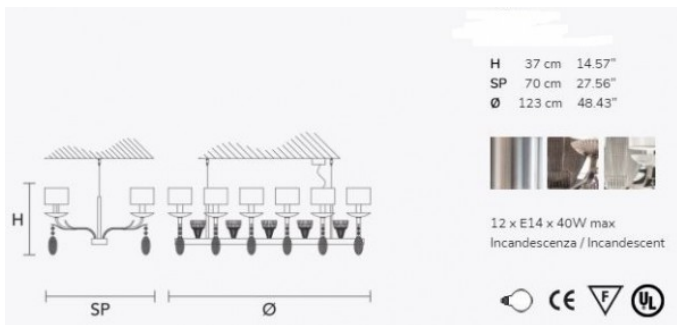

David Village Lighting

For all sales and technical enquiries, please contact:

+44 (0)114 263 4266

info@davidvillagelighting.co.uk

www.davidvillagelighting.co.uk