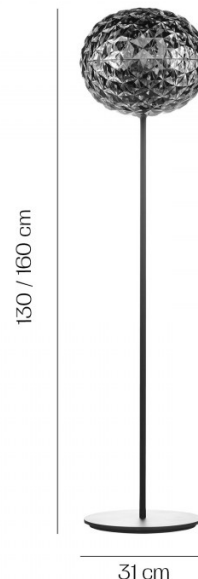

Kartell

Kartell Planet LED Floor Lamp

LA3734/F

SOURCE: <https://www.davidvillagelighting.co.uk/product/Kartell-Planet-LED-Floor-Lamp/18825>

PRODUCT DESCRIPTION

Designer: Tokujin Yoshioka

Planet Floor Lamp by Kartell

Designed by Tokujin Yoshioka for Kartell, the Planet family of lamps are defined by their slightly elliptical diffuser and crystallised illusion design. This illusion and the transparent surface creates a multitude of reflections leading to a wondrous display of colour and light.

Available in two colours, crystal and smoke, the Planet Floor Lamp will add dazzle to your room and fits in nicely with a modern aesthetic. With both a small and large option you can create dynamism by pairing them and using contrasting colours to make a light spectacle for everyone to enjoy.

PRODUCT SPECIFICATION

Light Source: 22W, 2700K

IP Code: 20

Dimming: In line dimmer included on cable.

Dimensions: Large - Ø31 cm, 160 cm height
Small - Ø31 cm, 130 cm height

For all sales and technical enquiries, please contact: