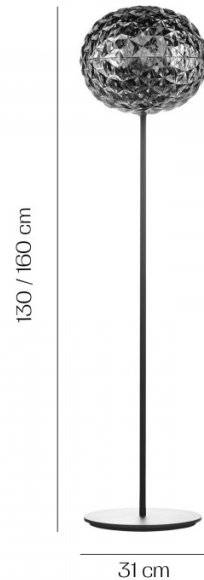

Kartell

Kartell Planet LED Floor Lamp

LA3734/F

SOURCE: <https://www.davidvillagelighting.co.uk/product/Kartell-Planet-LED-Floor-Lamp/18825>

PRODUCT DESCRIPTION

Designer: Tokujin Yoshioka

Planet Floor Lamp by Kartell

Designed by Tokujin Yoshioka for Kartell, the Planet family of lamps are defined by their slightly elliptical diffuser and crystallised illusion design. This illusion and the transparent surface creates a multitude of reflections leading to a wondrous display of colour and light.

Available in two colours, crystal and smoke, the Planet Floor Lamp will add dazzle to your room and fits in nicely with a modern aesthetic. With both a small and large option you can create dynamism by pairing them and using contrasting colours to make a light spectacle for everyone to enjoy.

PRODUCT SPECIFICATION

- Light Source:** 22W, 2700K
- IP Code:** 20
- Dimming:** In line dimmer included on cable.
- Dimensions:** Large - Ø31 cm, 160 cm height
Small - Ø31 cm, 130 cm height

For all sales and technical enquiries, please contact: